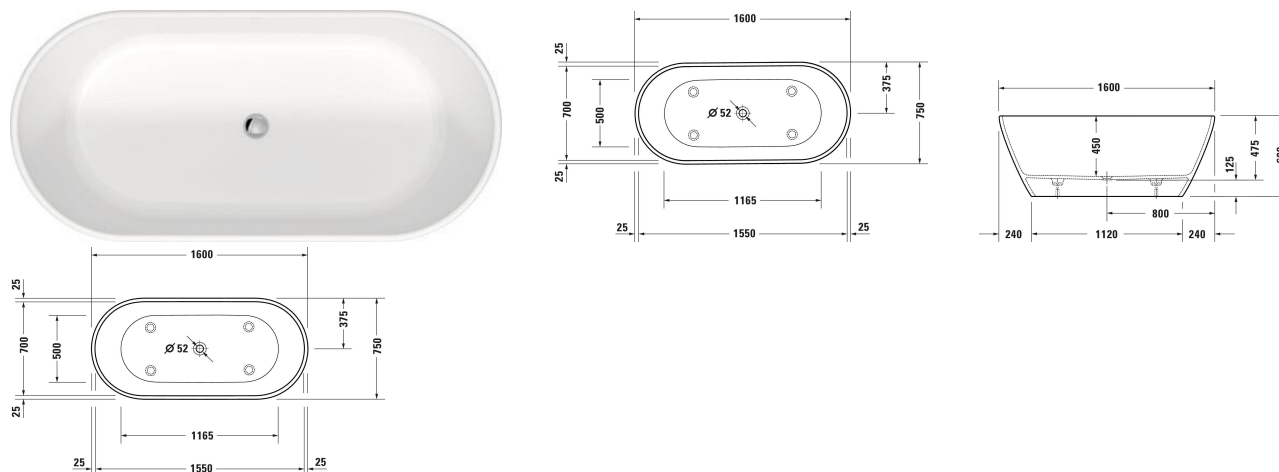

**D-Neo Bathtub # 70048600000000**

| < 1600 mm > |

Bathtub	Dimension	Weight	Order number
Oval, Type of installation: Freestanding, Seamless panel, White Matt, Polymer cast, DuroCast Plus, Number of backrests: 2, Incl. support frame, Waste outlet position: Middle, Capacity: 295 l, Internal depth: 450 mm			
<b>Colors</b>			
00 White Alpin			
<b>Variant</b>			
		106.000 kg	70048600000000
<b>Suitable products</b>			
Tub handle Chrome, 311 x 56 mm	311 x 56 mm		792804

*All drawings contain the necessary measurements which are subject to standard tolerances. They are stated in mm and are non-binding. Exact measurements, in particular for customised installation scenarios, can only be taken from the finished piece.*